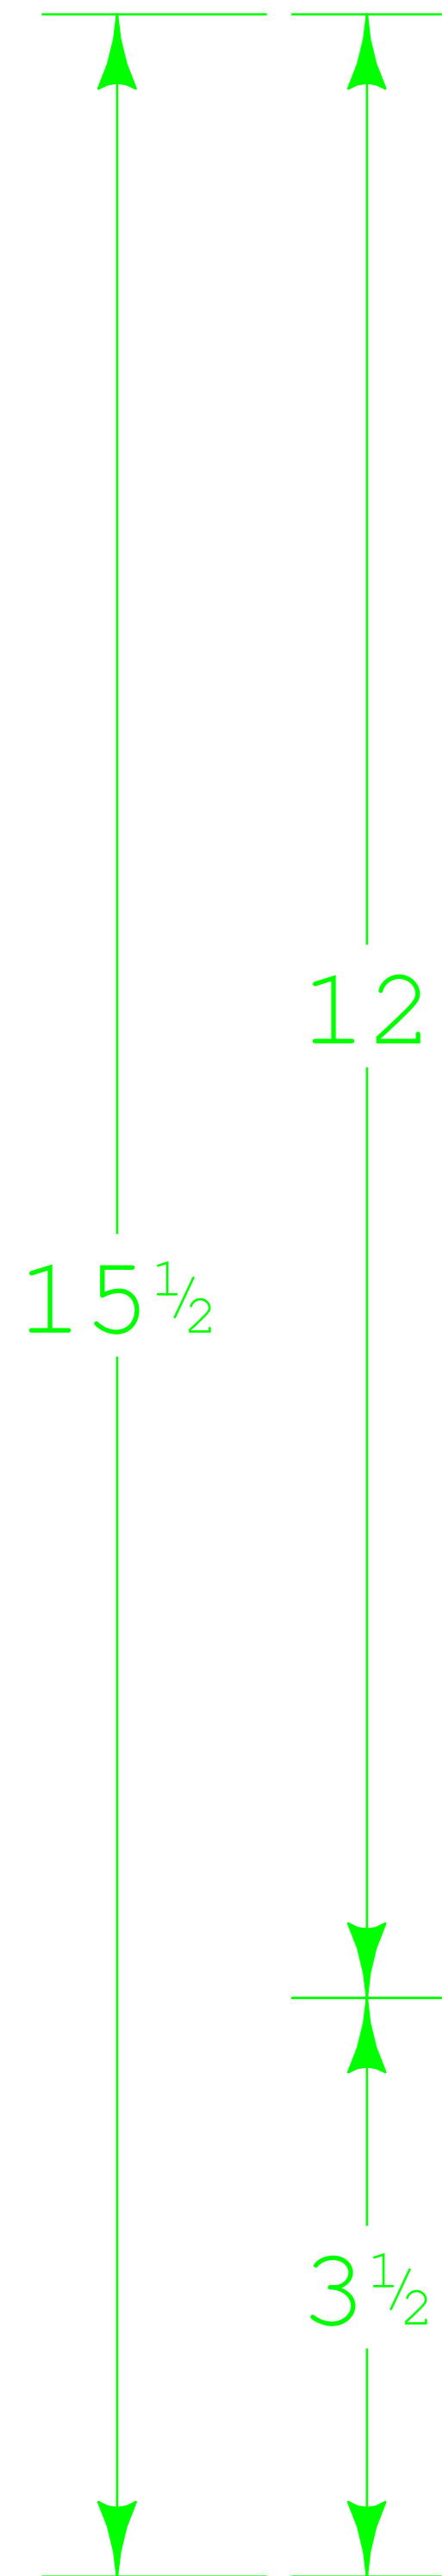

DIE#235N

OUTSIDE FRONT COVER