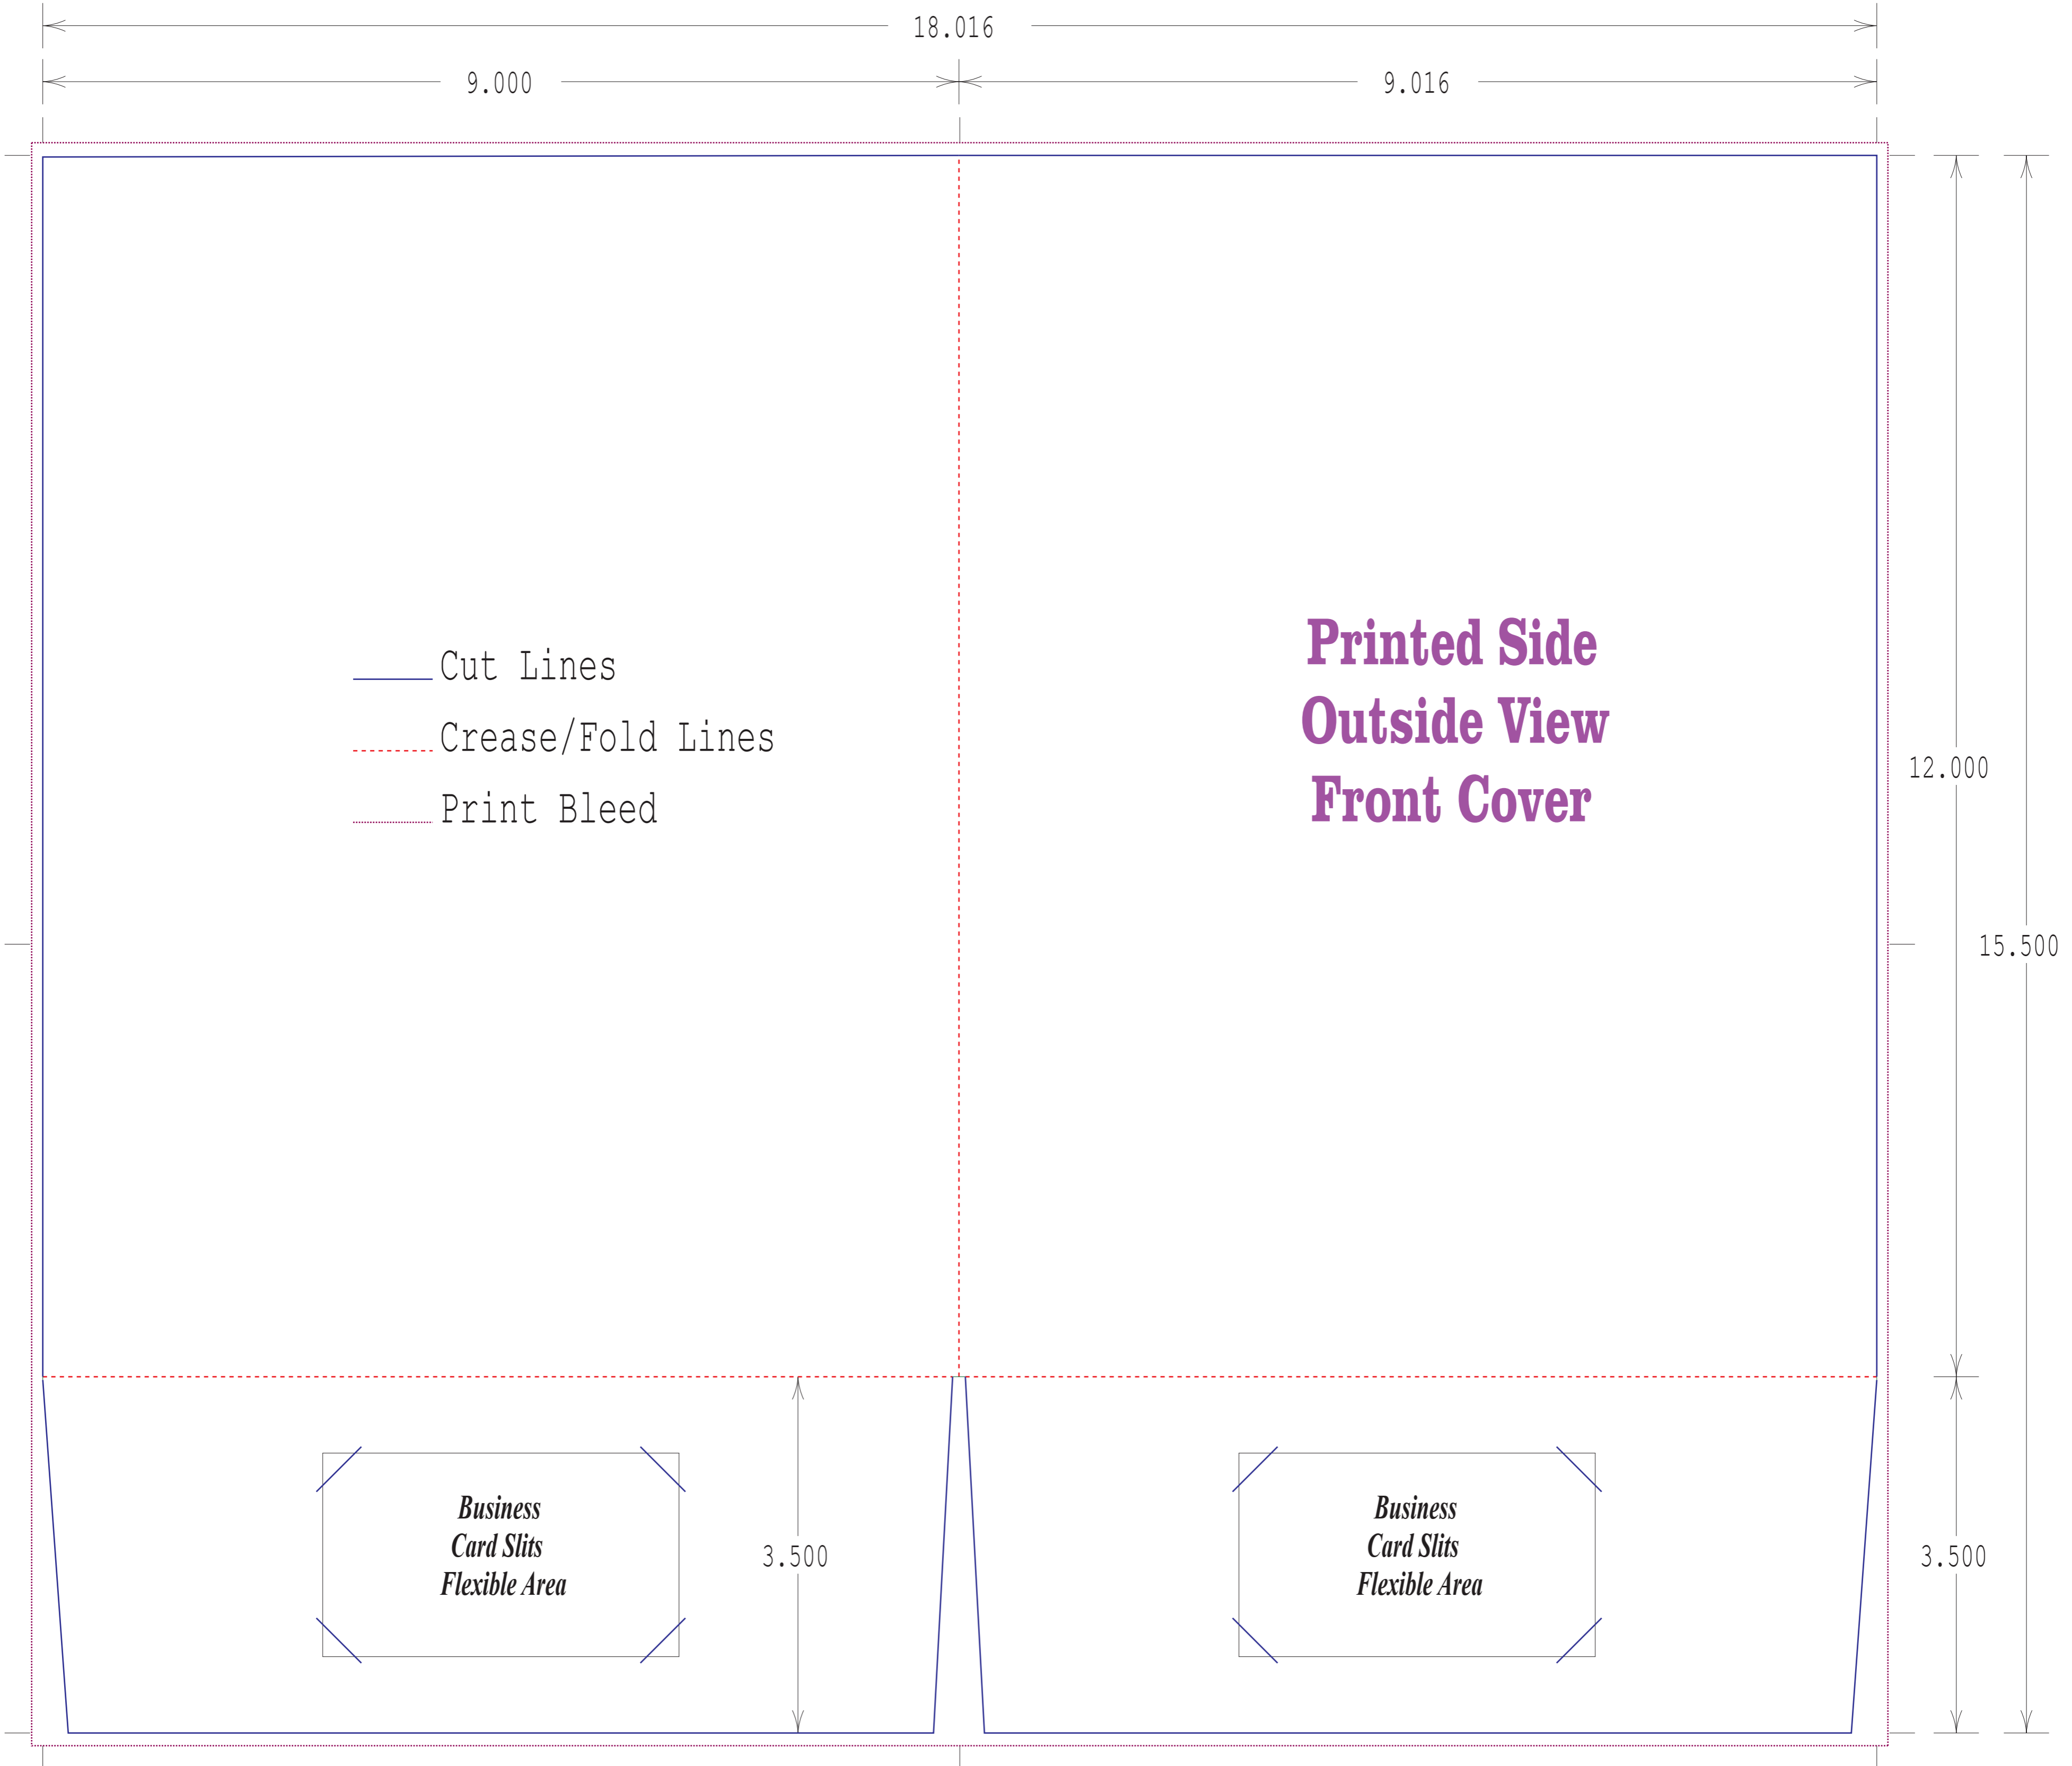

# 235 N Standard 9 x 12

## Double 3.5" Pocket Folder (No Glue Flaps)

- Cut Lines
- - - Crease/Fold Lines
- ..... Print Bleed

**Printed Side  
Outside View  
Front Cover**

*Business  
Card Slits  
Flexible Area*

*Business  
Card Slits  
Flexible Area*