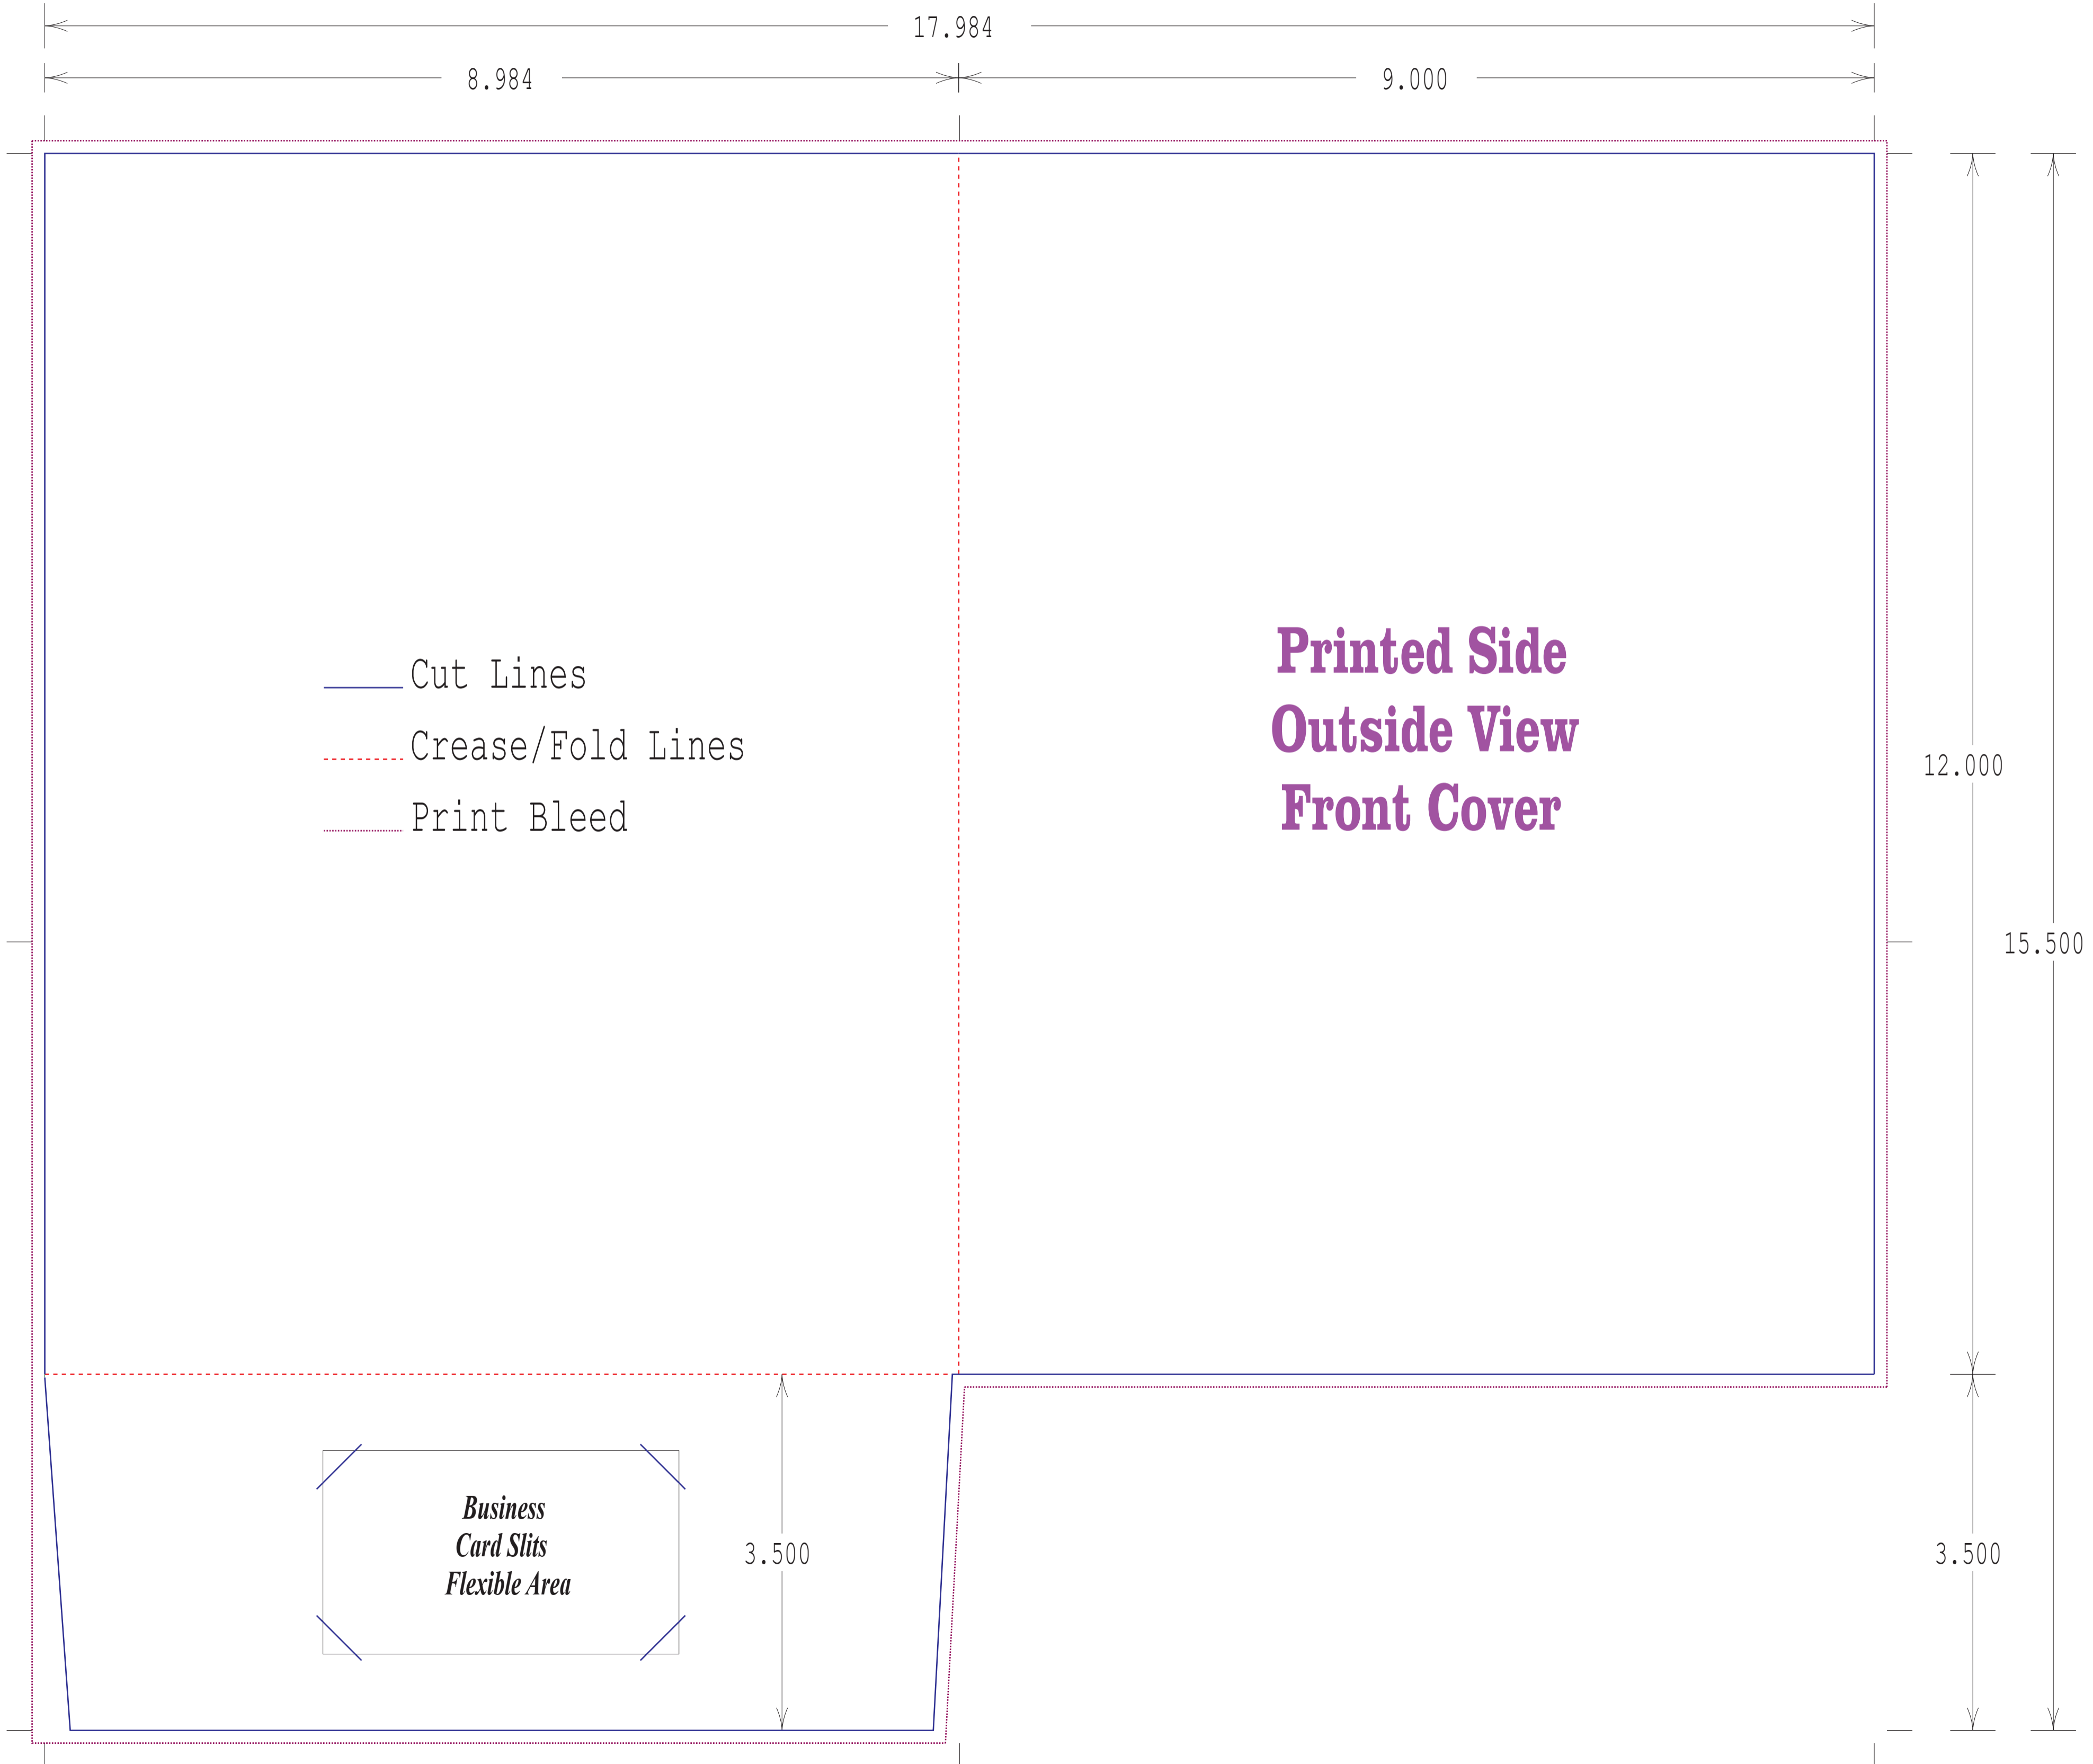

135 N Standard 9 x 12

Single 3.5" Pocket Folder (No Glue Flap)

- Cut Lines
- - - Crease/Fold Lines
- Print Bleed

**Printed Side
Outside View
Front Cover**

3.500

12.000

15.500

3.500