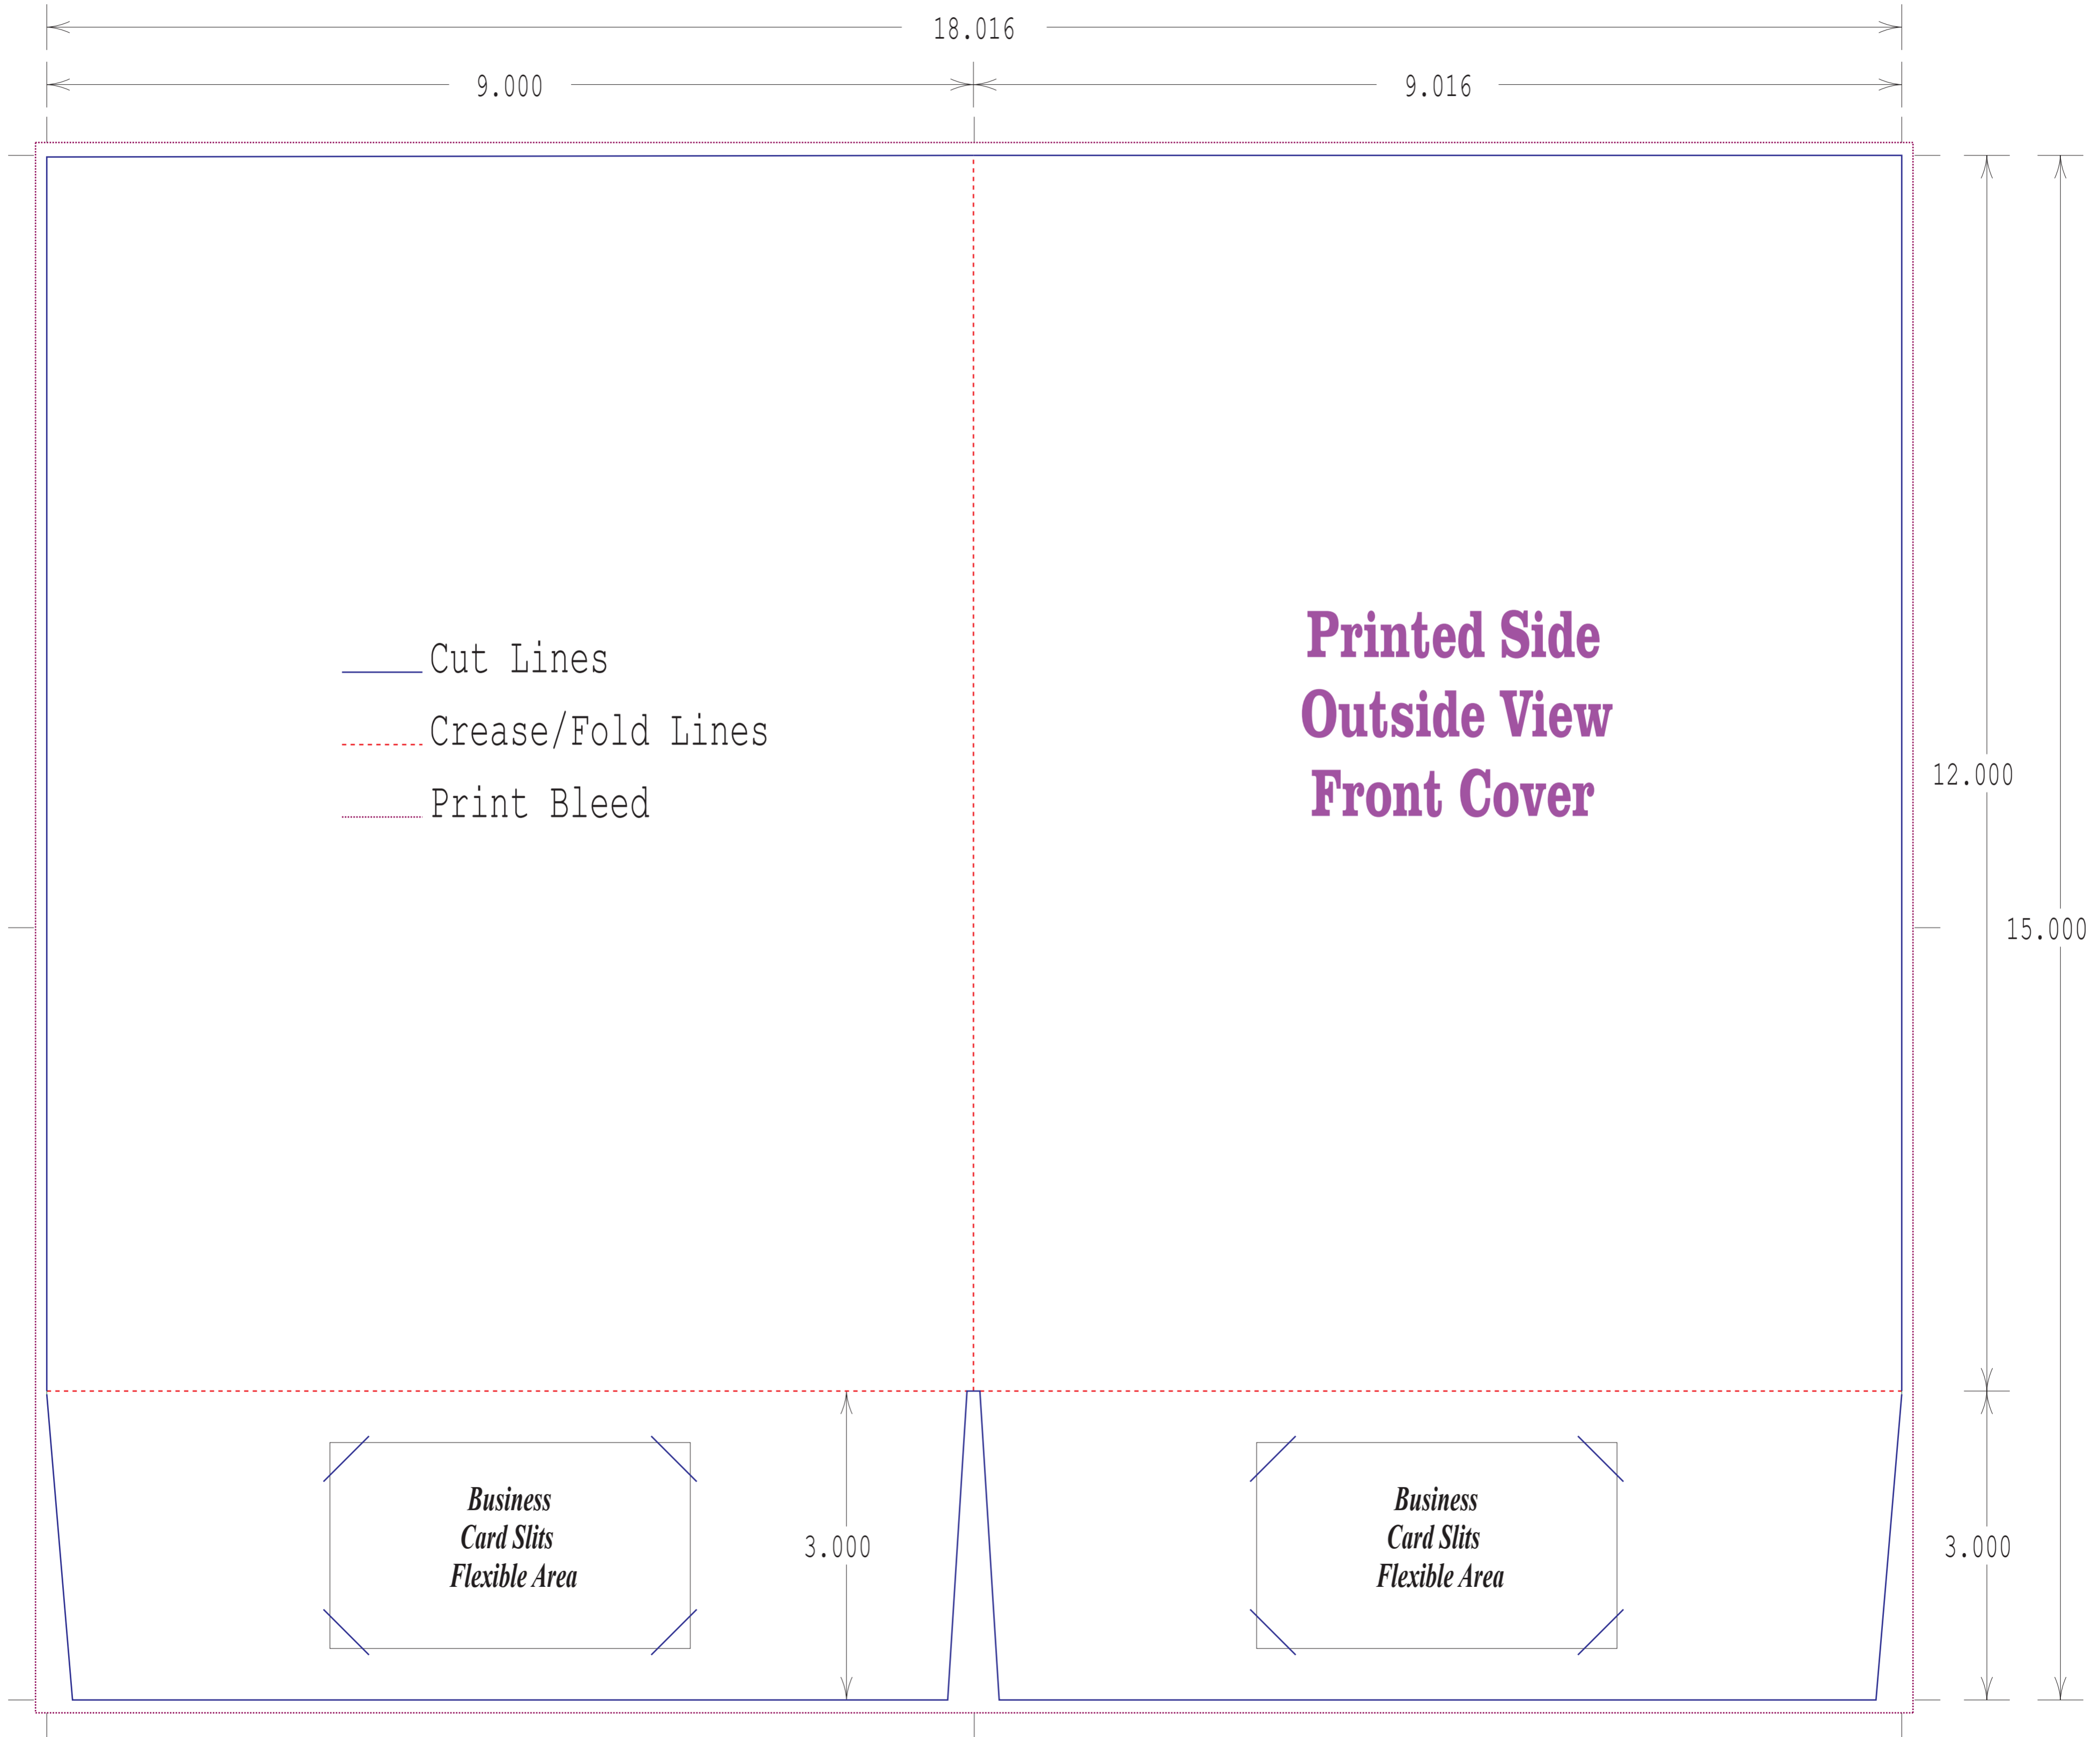

# 230 N Standard 9 x 12

## Double 3" Pocket Folder (No Glue Flap)

18.016

9.000

9.016

12.000

15.000

3.000

3.000

- Cut Lines
- - - Crease/Fold Lines
- ... Print Bleed

**Printed Side  
Outside View  
Front Cover**

*Business  
Card Slits  
Flexible Area*

*Business  
Card Slits  
Flexible Area*