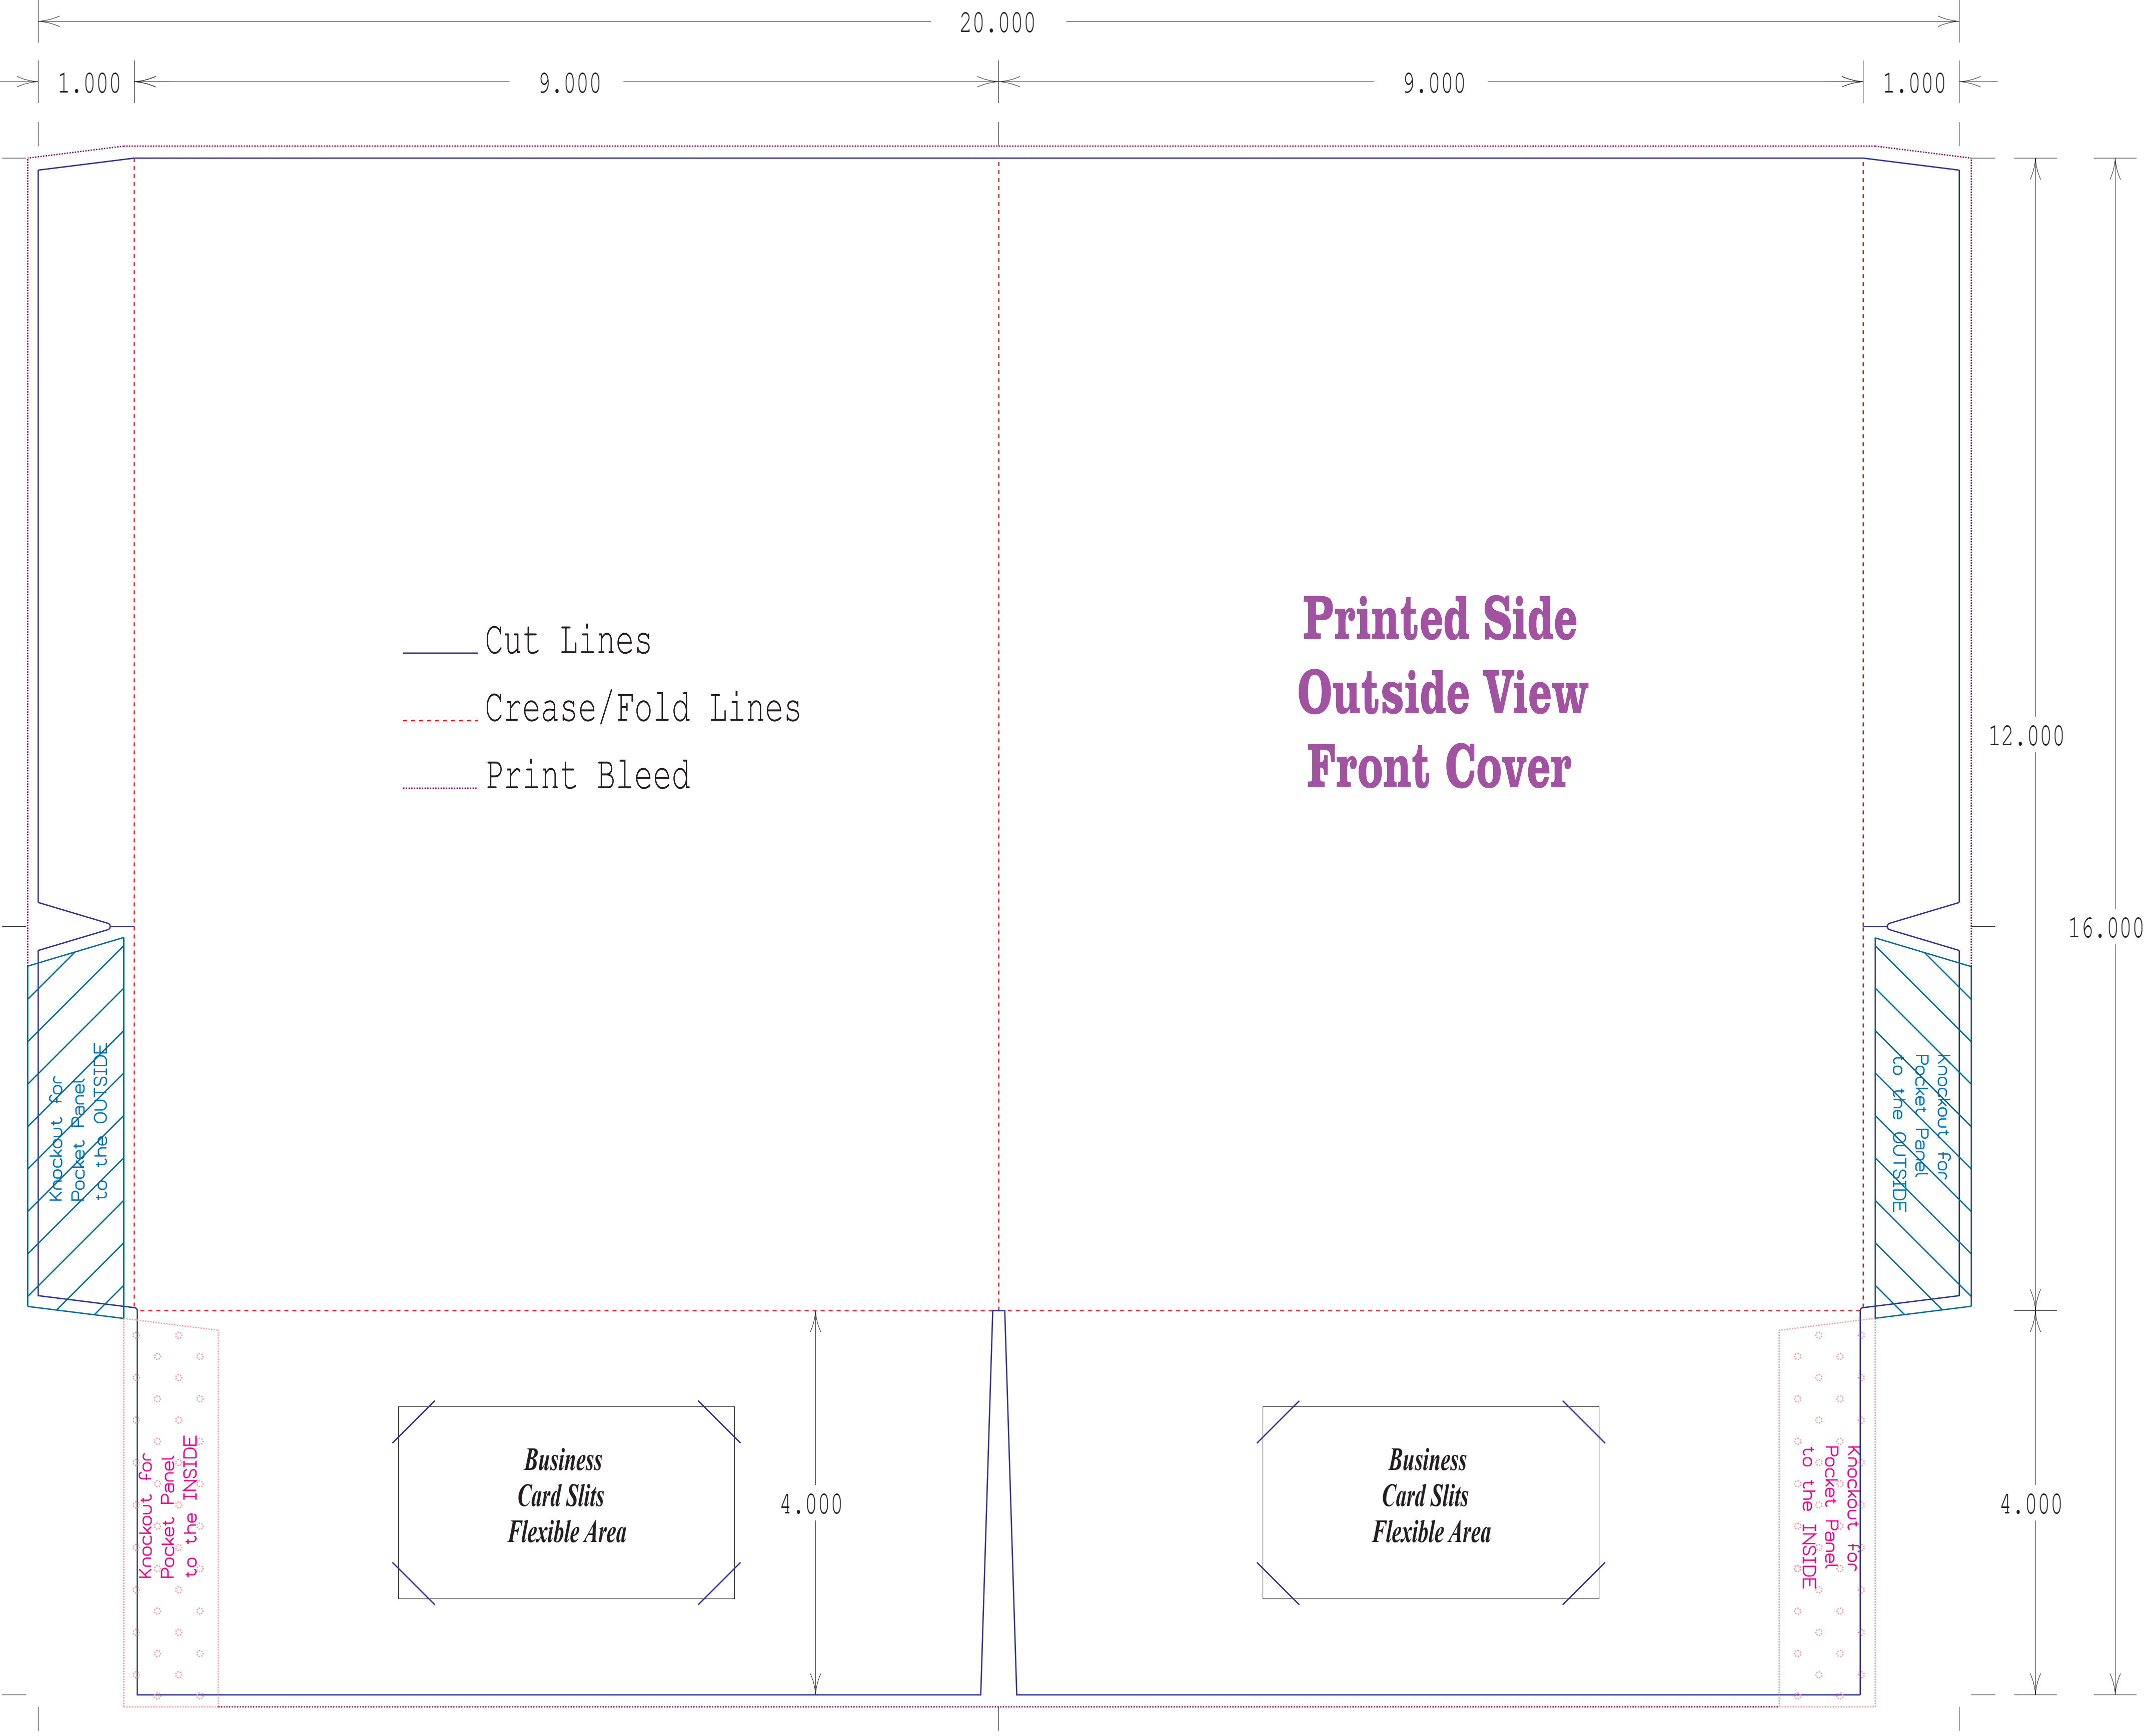

240 GR Reinforced 9 x 12
Double 4" Pocket Folder (Inside or Outside Glue Flap)

- Cut Lines
- - - Crease/Fold Lines
- Print Bleed

**Printed Side
Outside View
Front Cover**

Knockout for
Pocket Panel
to the OUTSIDE

Knockout for
Pocket Panel
to the OUTSIDE

Knockout for
Pocket Panel
to the INSIDE

Knockout for
Pocket Panel
to the INSIDE

*Business
Card Slits
Flexible Area*

*Business
Card Slits
Flexible Area*

20.000

1.000

9.000